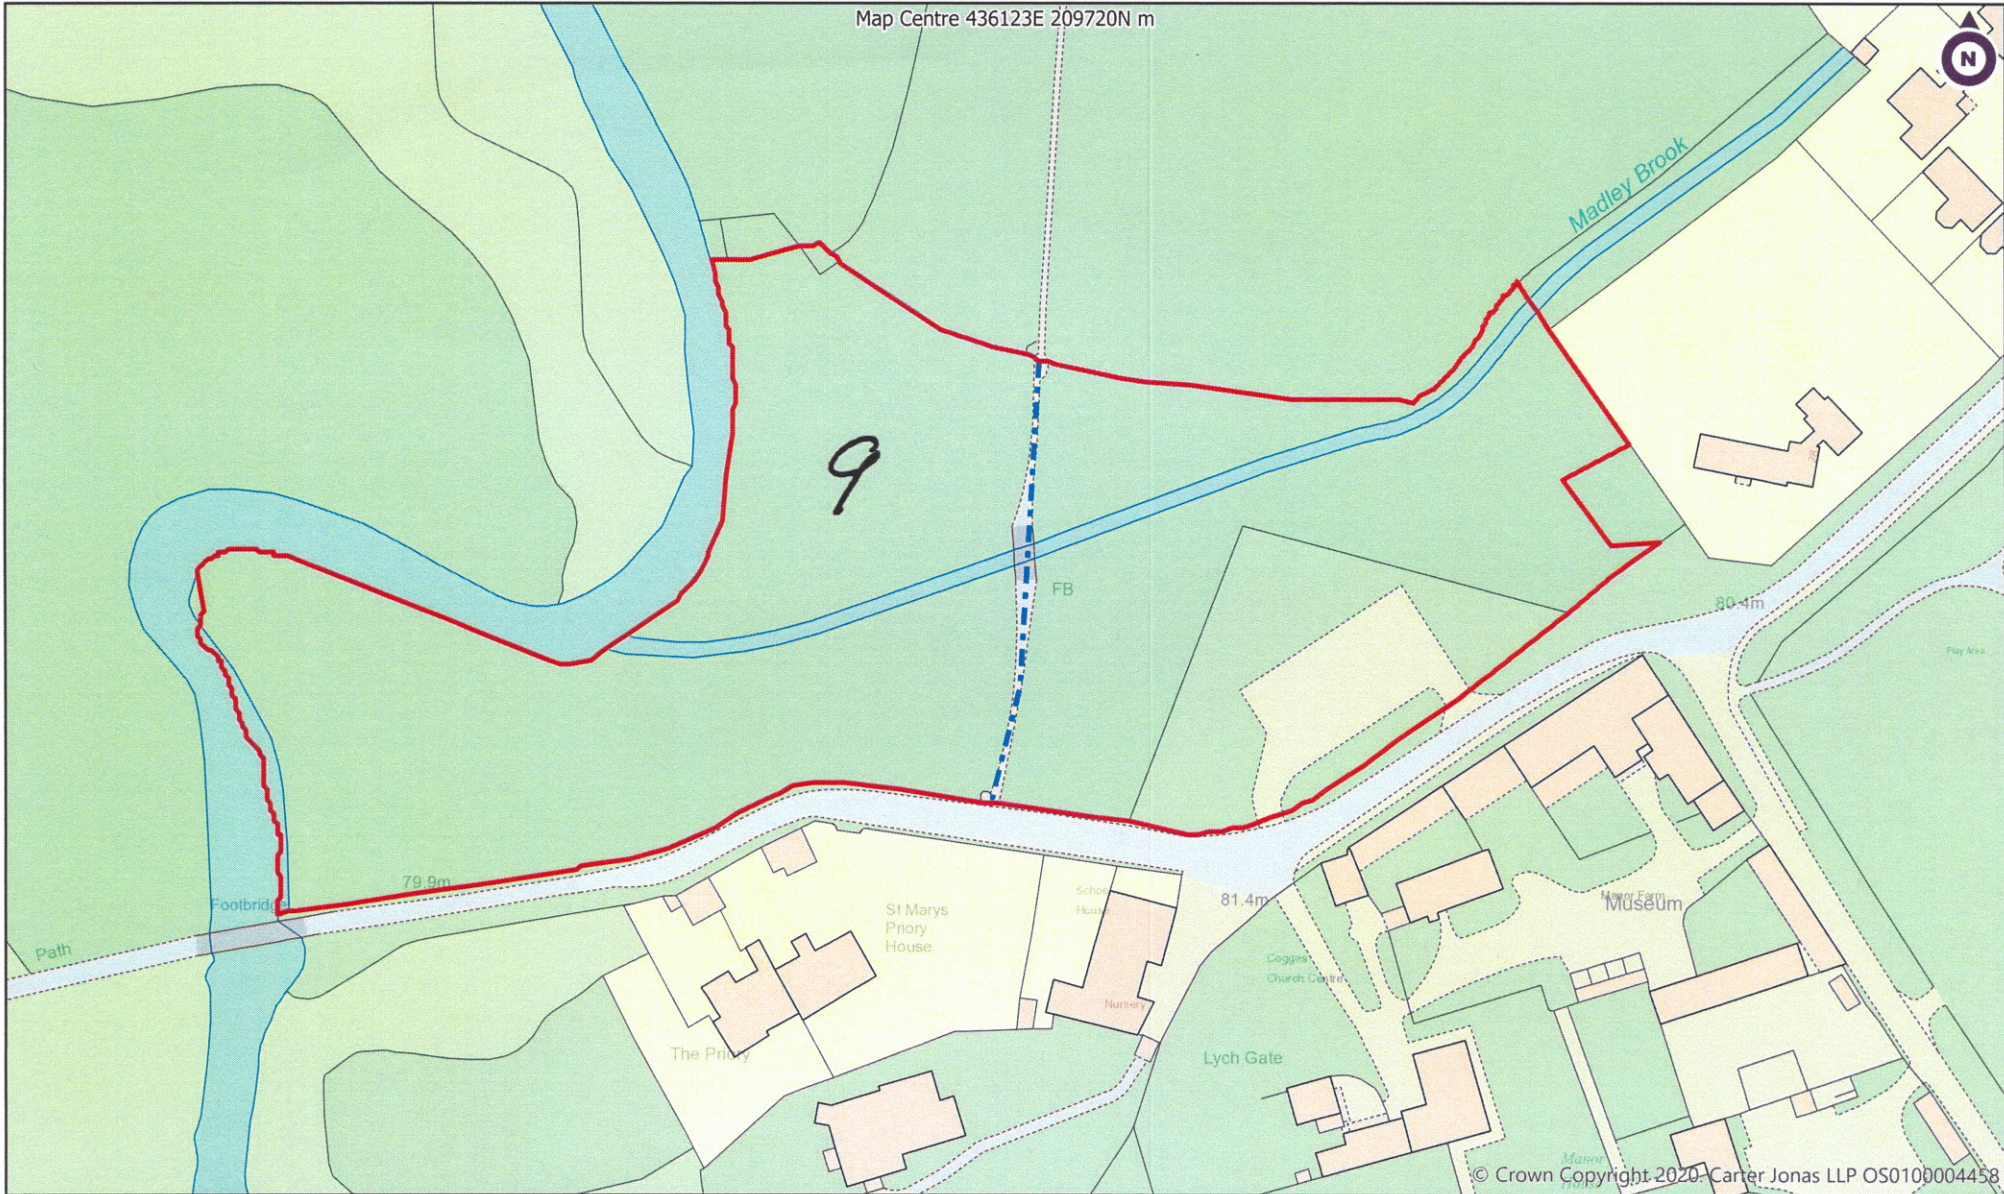

Map Centre 436123E 209720N m

Client: Oxford Diocesan Board of Finance  
 Project: Footpaths  
 Title: Cogges Glebe